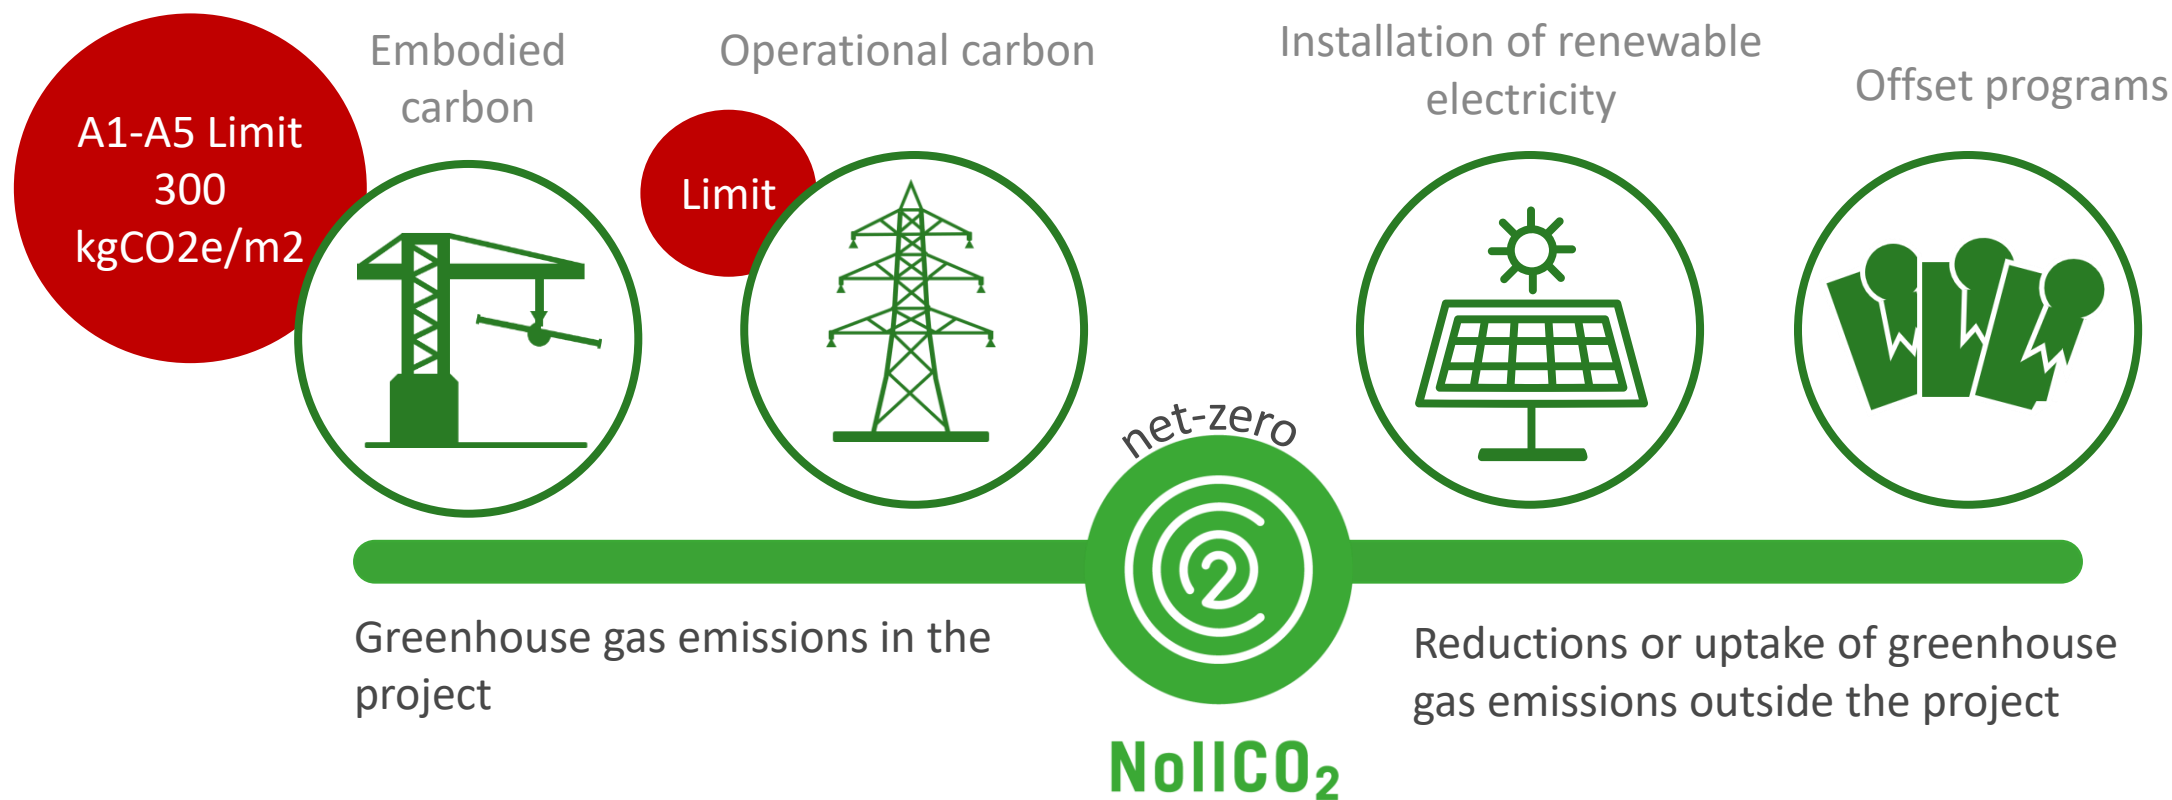

Sweden aims to achieve **net zero carbon by 2045**

NoIICO2 is an add-on certification

+

NoIICO₂

OR

BREEAM[®] SE

OR

NoIICO₂ - Net Zero Impact Model

Process step 1-4

1. Reduction target

- 1.1 Calculate project baseline
- 1.2 Verify that limit is possible to reach

2. Reduce embodied carbon

- 2.1 Embodied carbon calculation
- 2.2 Early dialogue with architect, manufacturers and entrepreneurs

3. Reduce operational carbon

- 3.1 Operational carbon calculation
- 3.2 Dialogue with engineers

4. Renewable electricity (RES-E) production

- 4.1 RES-E production (and economics) calculation
- 4.2 Offset calculation