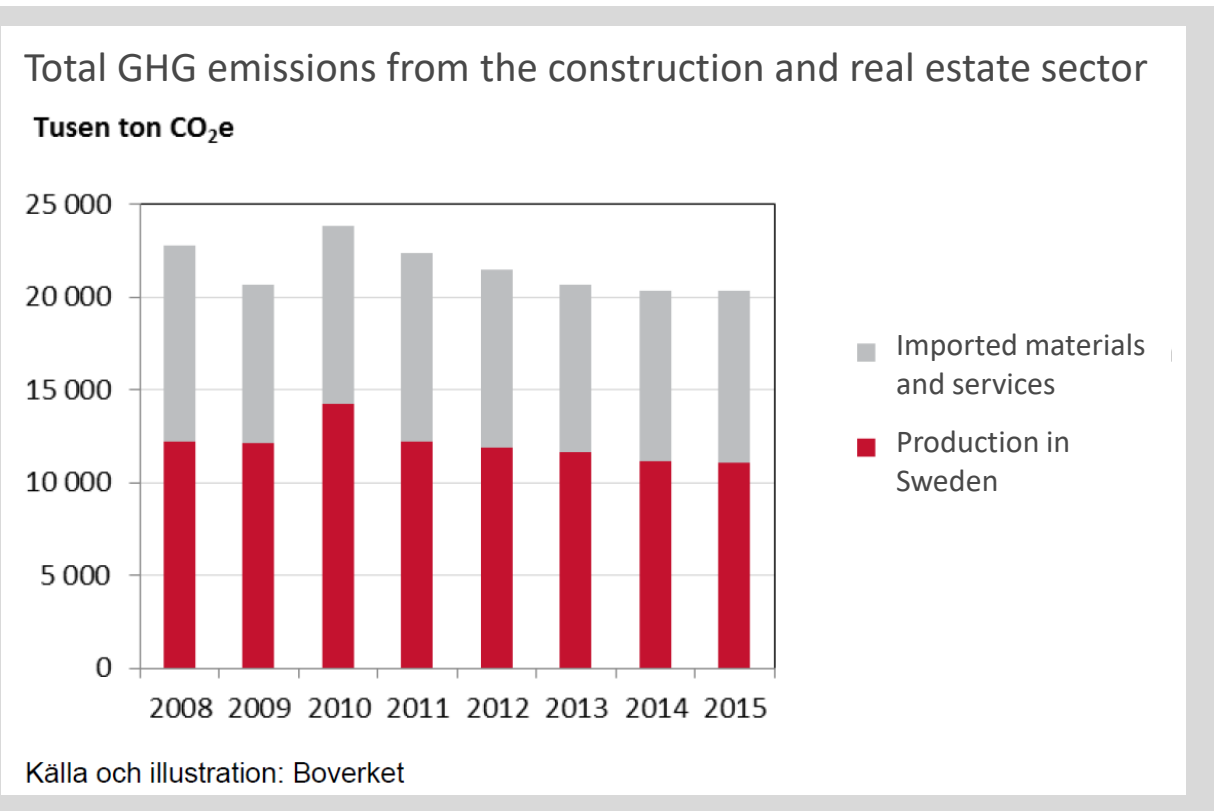

Why NollCO₂-certification of buildings?

In 2015:

- Sweden's total domestic greenhouse gas emissions were **53 461** thousand tonnes CO₂e
- Sweden's total emissions from the construction and real estate sector were **20 400** thousand tonnes of CO₂e

Sweden aims to achieve **net zero carbon by 2045**