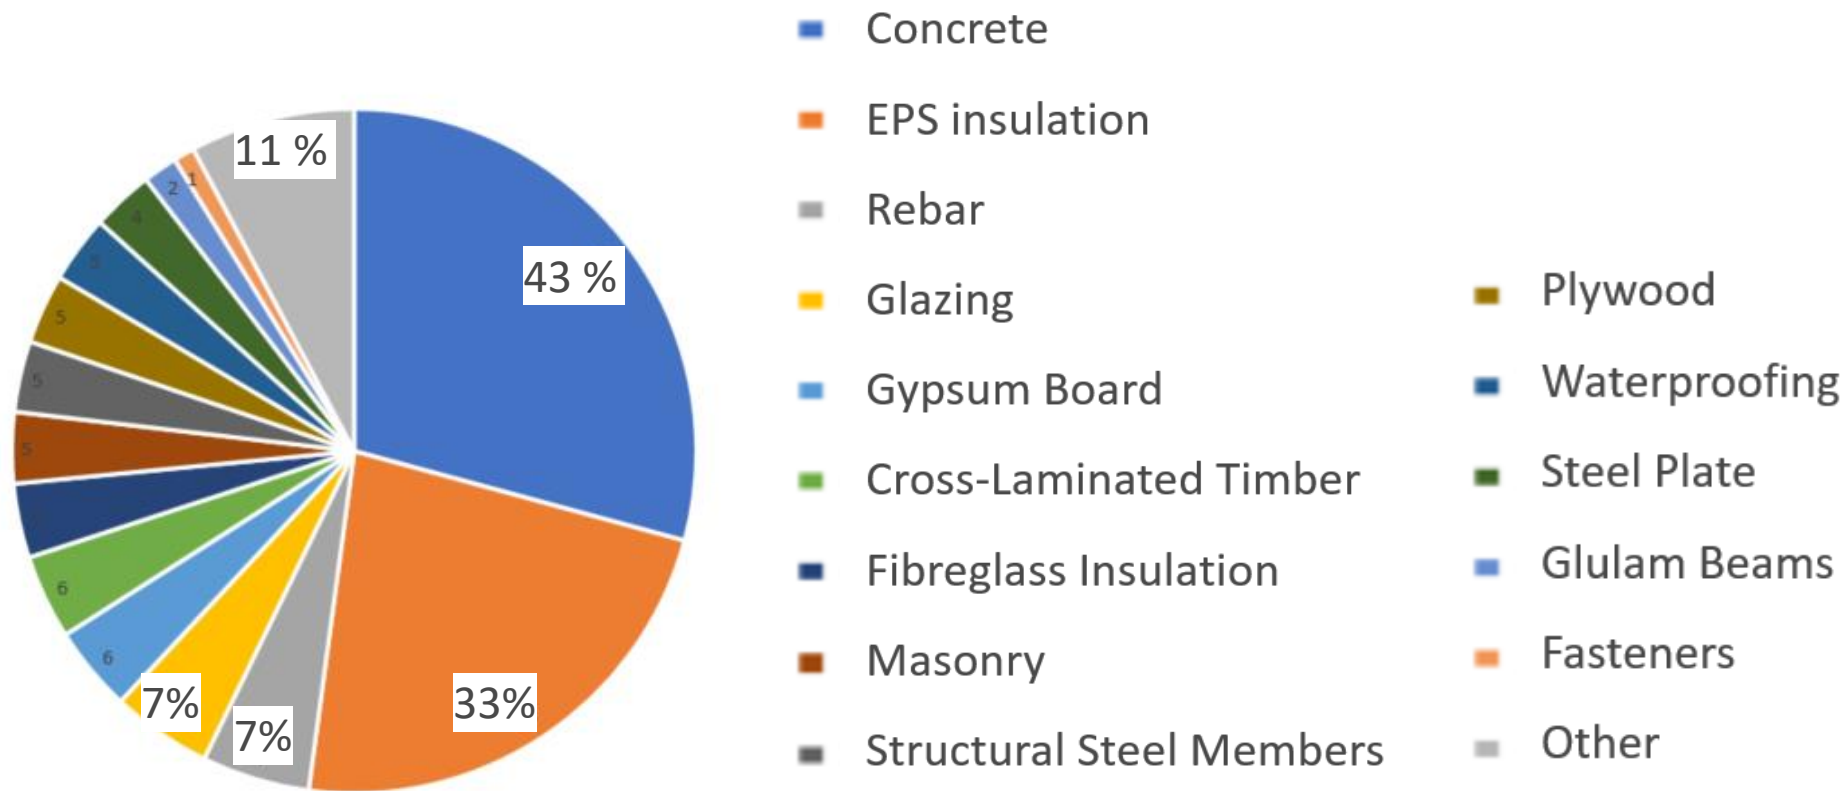

2019

Lidl strategy for NollCO2 store in Visby

Lidl Visby comparison

Lidl Visby – CO2 emissions per building element

Thank you!

Pia Stoll | SGBC | pia.stoll@sgbc.se

Mattias Tas | Lidl | Mattias.tas@lidl.se