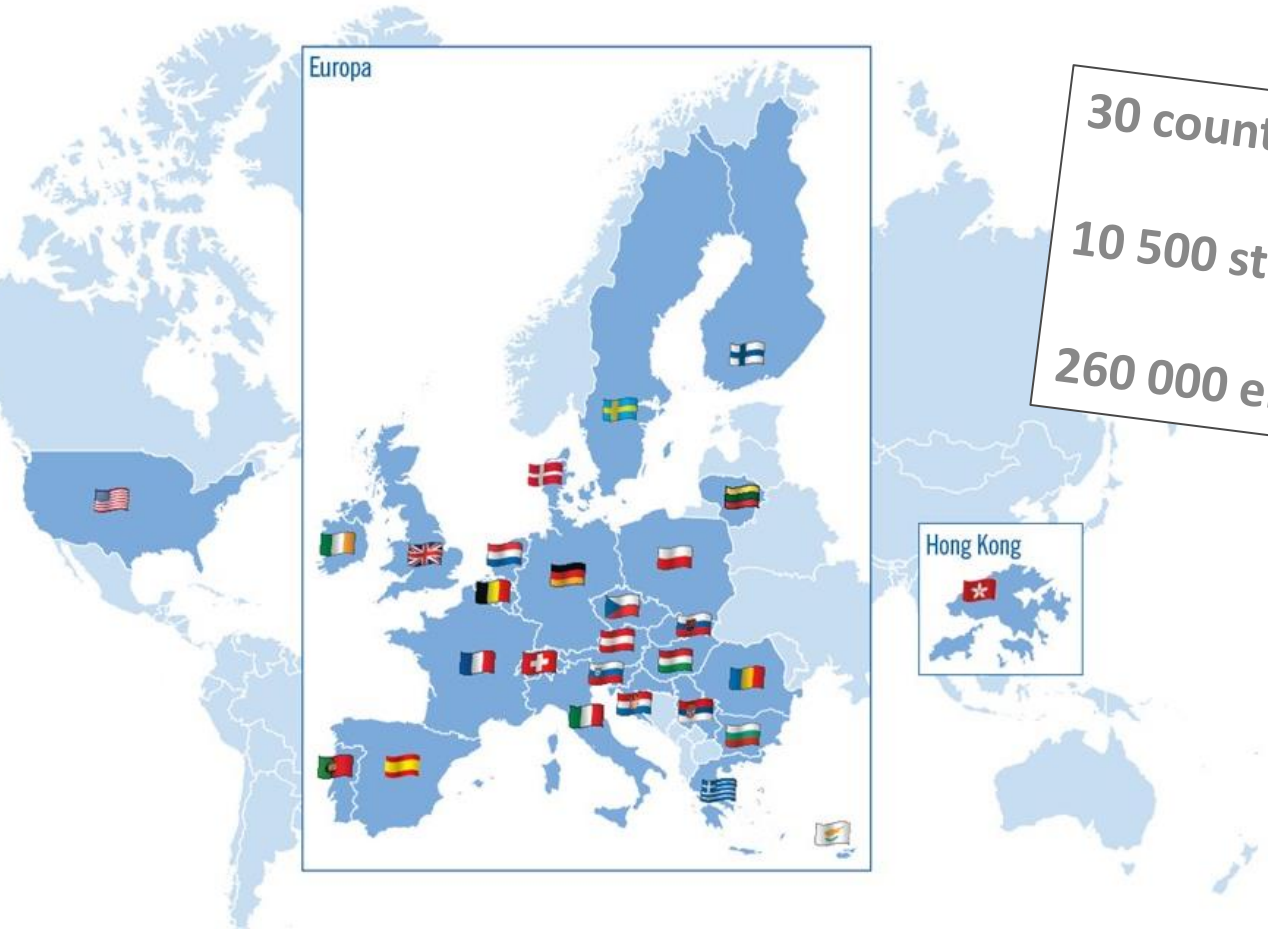

7. Verify and report

- 7.1 Verify for finished building
- 7.2 Report 2:nd, 5:th year and thereafter each 5:th year

Lidl Visby Sweden's First Climate-Neutral Building

Lidl International

LIDL US
June 15th 2017

30 countries
10 500 stores
260 000 employees

Hong Kong

Lidl Sweden

- Lidl aims to be Sweden's leading sustainable retail chain
- Transforming the image of Lidl by highlighting its high sustainability aims and achievements
- The long-term goal – attract future employees as well as the conscious consumers of today and the future