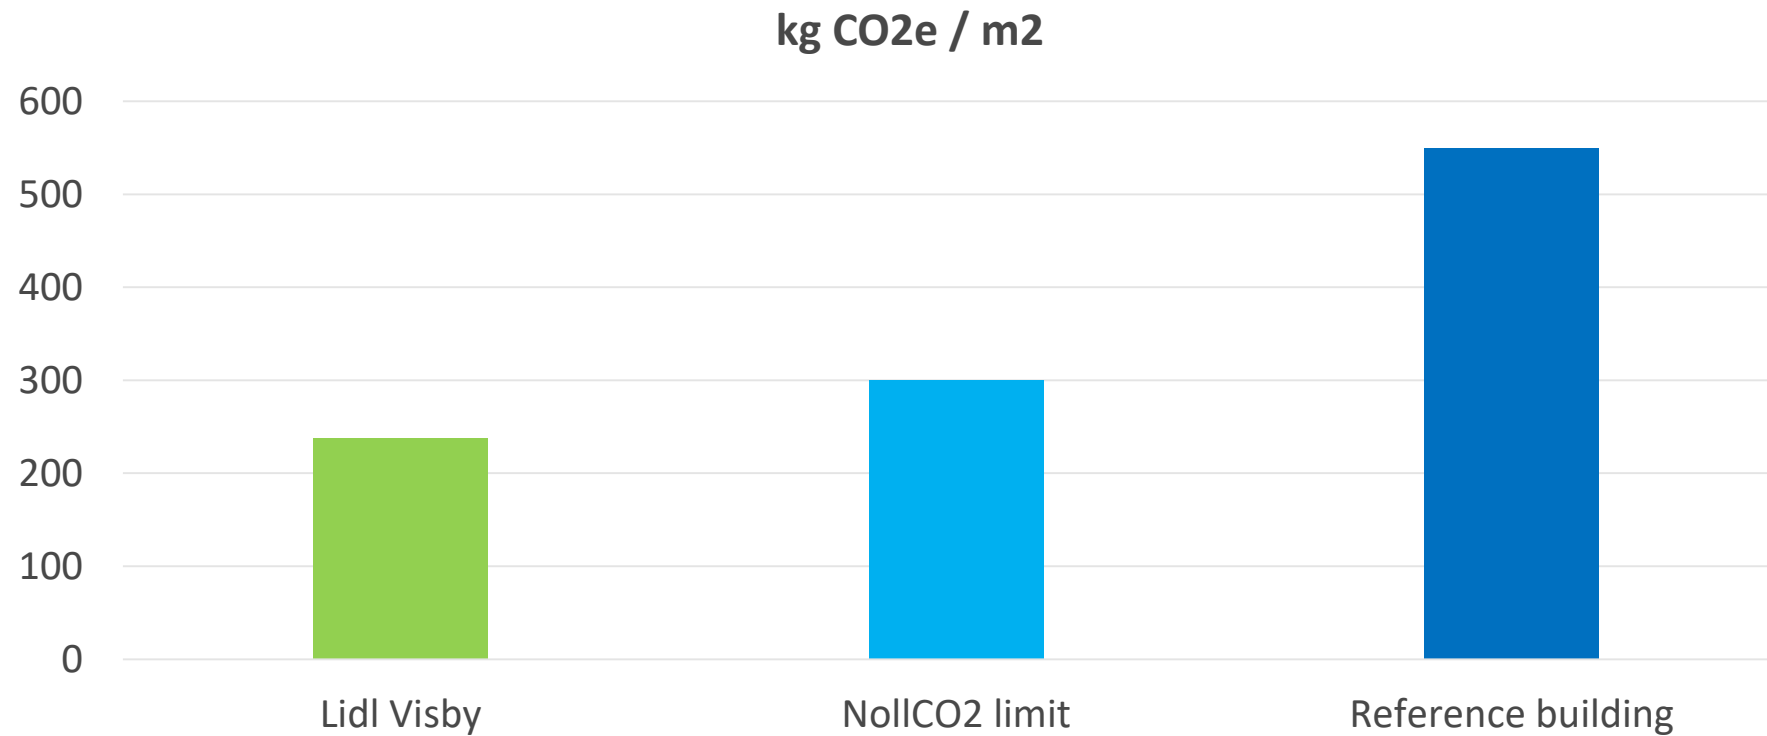

2019

Lidl strategy for NollCO2 store in Visby

Lidl Visby comparison

Lidl Visby – CO2 emissions per building element

Thank you!

Pia Stoll | SGBC | pia.stoll@sgbc.se

Mattias Tas | Lidl | Mattias.tas@lidl.se