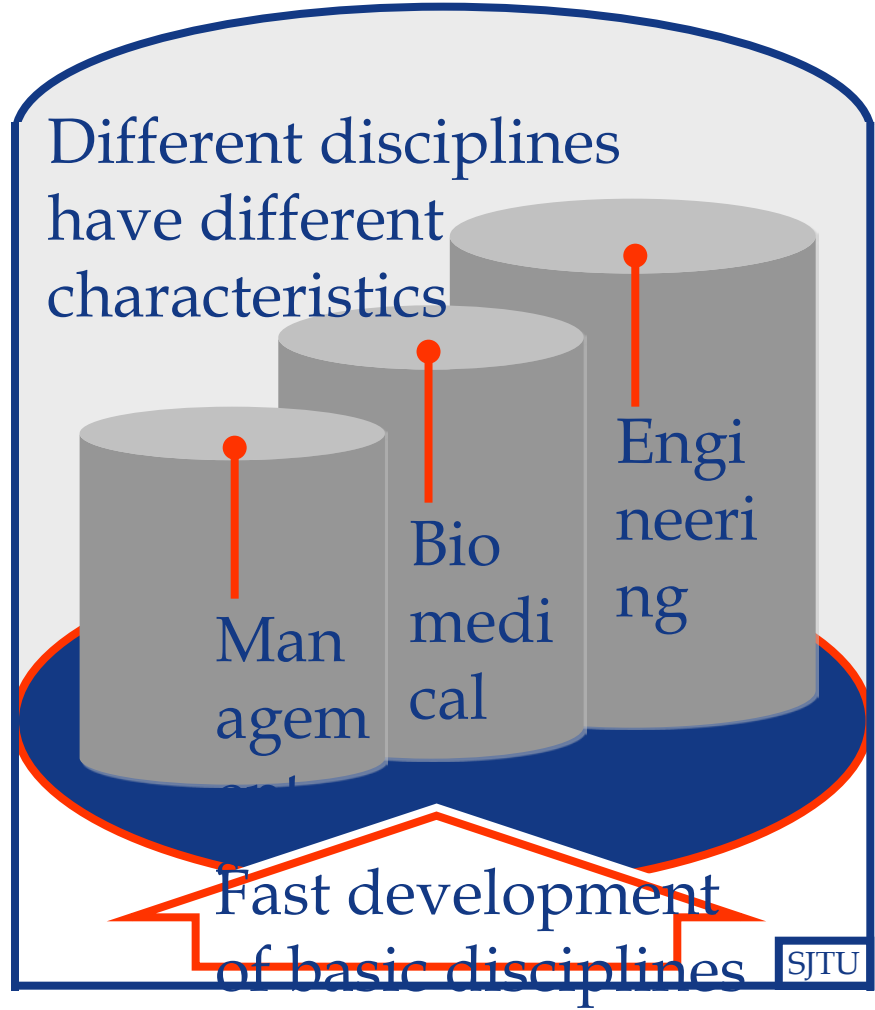

Rapid Rise in the Last Decade

The layout for a comprehensive university has been set up

Engineering	Naval Architecture, Ocean and Civil Engineering, Environmental Science and Engineering, Electronic and Electric Engineering, Mechanical Engineering, Micro-Electronics, Materials Science and Engineering, Chemistry and Chemical Engineering
Science	Mathematics, Physics, Chemistry, Biology
Biomedical	Medical science, life sciences and technology, pharmaceuticals, Agriculture and biology
Humanities	Management, law, foreign languages Liberal arts, media and design, international and public affairs